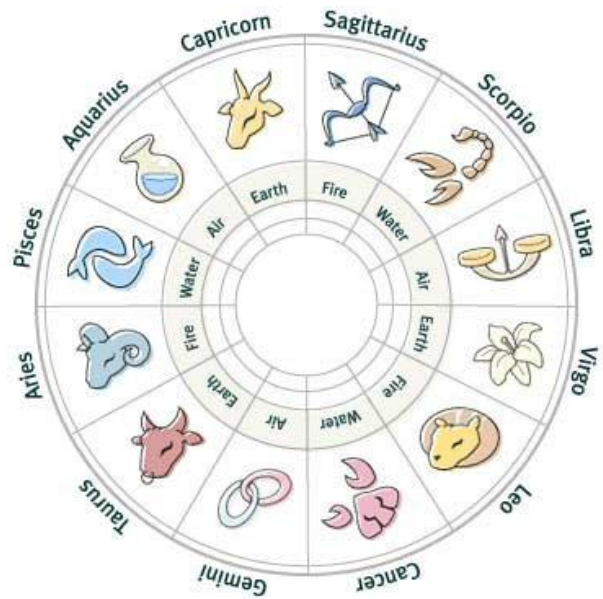

From 10:00 AM to 6:00 PM

At

New Earth Expo,
Mission Valley Resort

875 Hotel Circle South, San Diego, CA 92108

Booth
#34 & #35

YouTube: <http://tinyurl.com/BhriguAshramYouTubeChannel>

*Required: Date of Birth, Year of Birth, Place of Birth, Accurate time of Birth